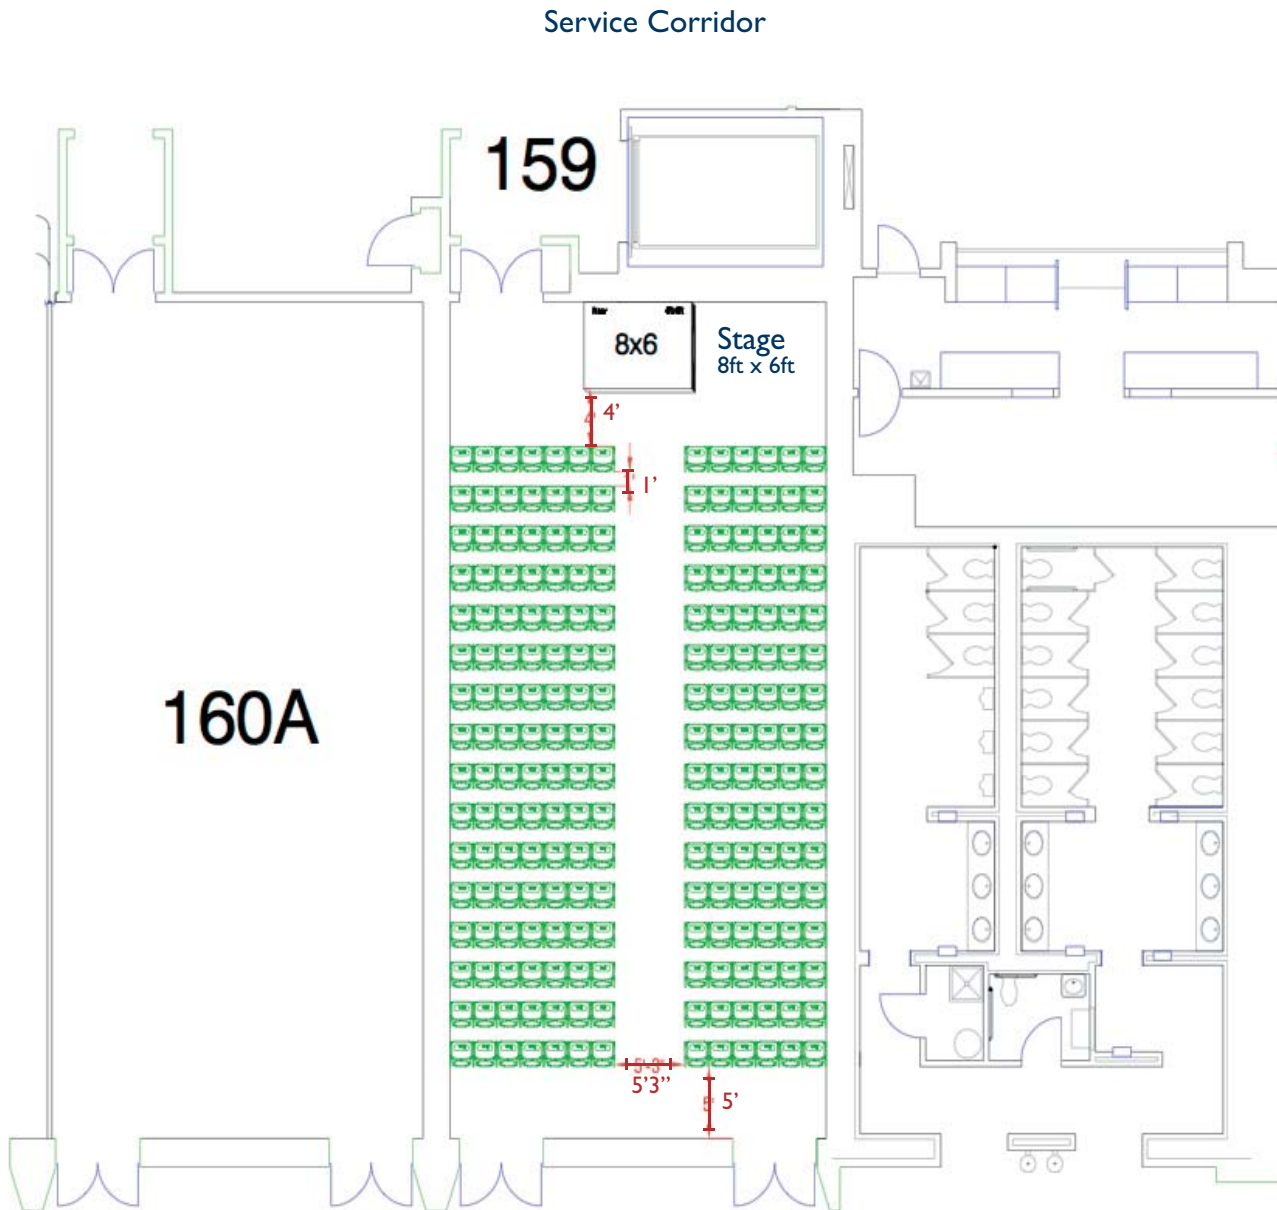

Boston Convention & Exhibition Center  
**ROOM 159**

**Theatre Seating: 208**

**Length: 58'**

**Width: 28'**

**Area (sq ft): 1,624**

**Ceiling Height: 16'6"/19'**

Location within the  
Boston Convention & Exhibition Center