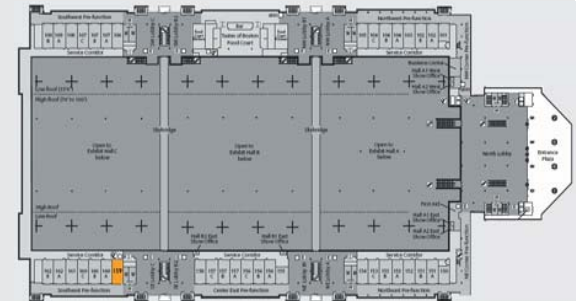

Boston Convention & Exhibition Center  
**ROOM 159**

**Theatre Seating: 208**

**Length: 58'**

**Width: 28'**

**Area (sq ft): 1,624**

**Ceiling Height: 16'6"/19'**

Location within the  
Boston Convention & Exhibition Center